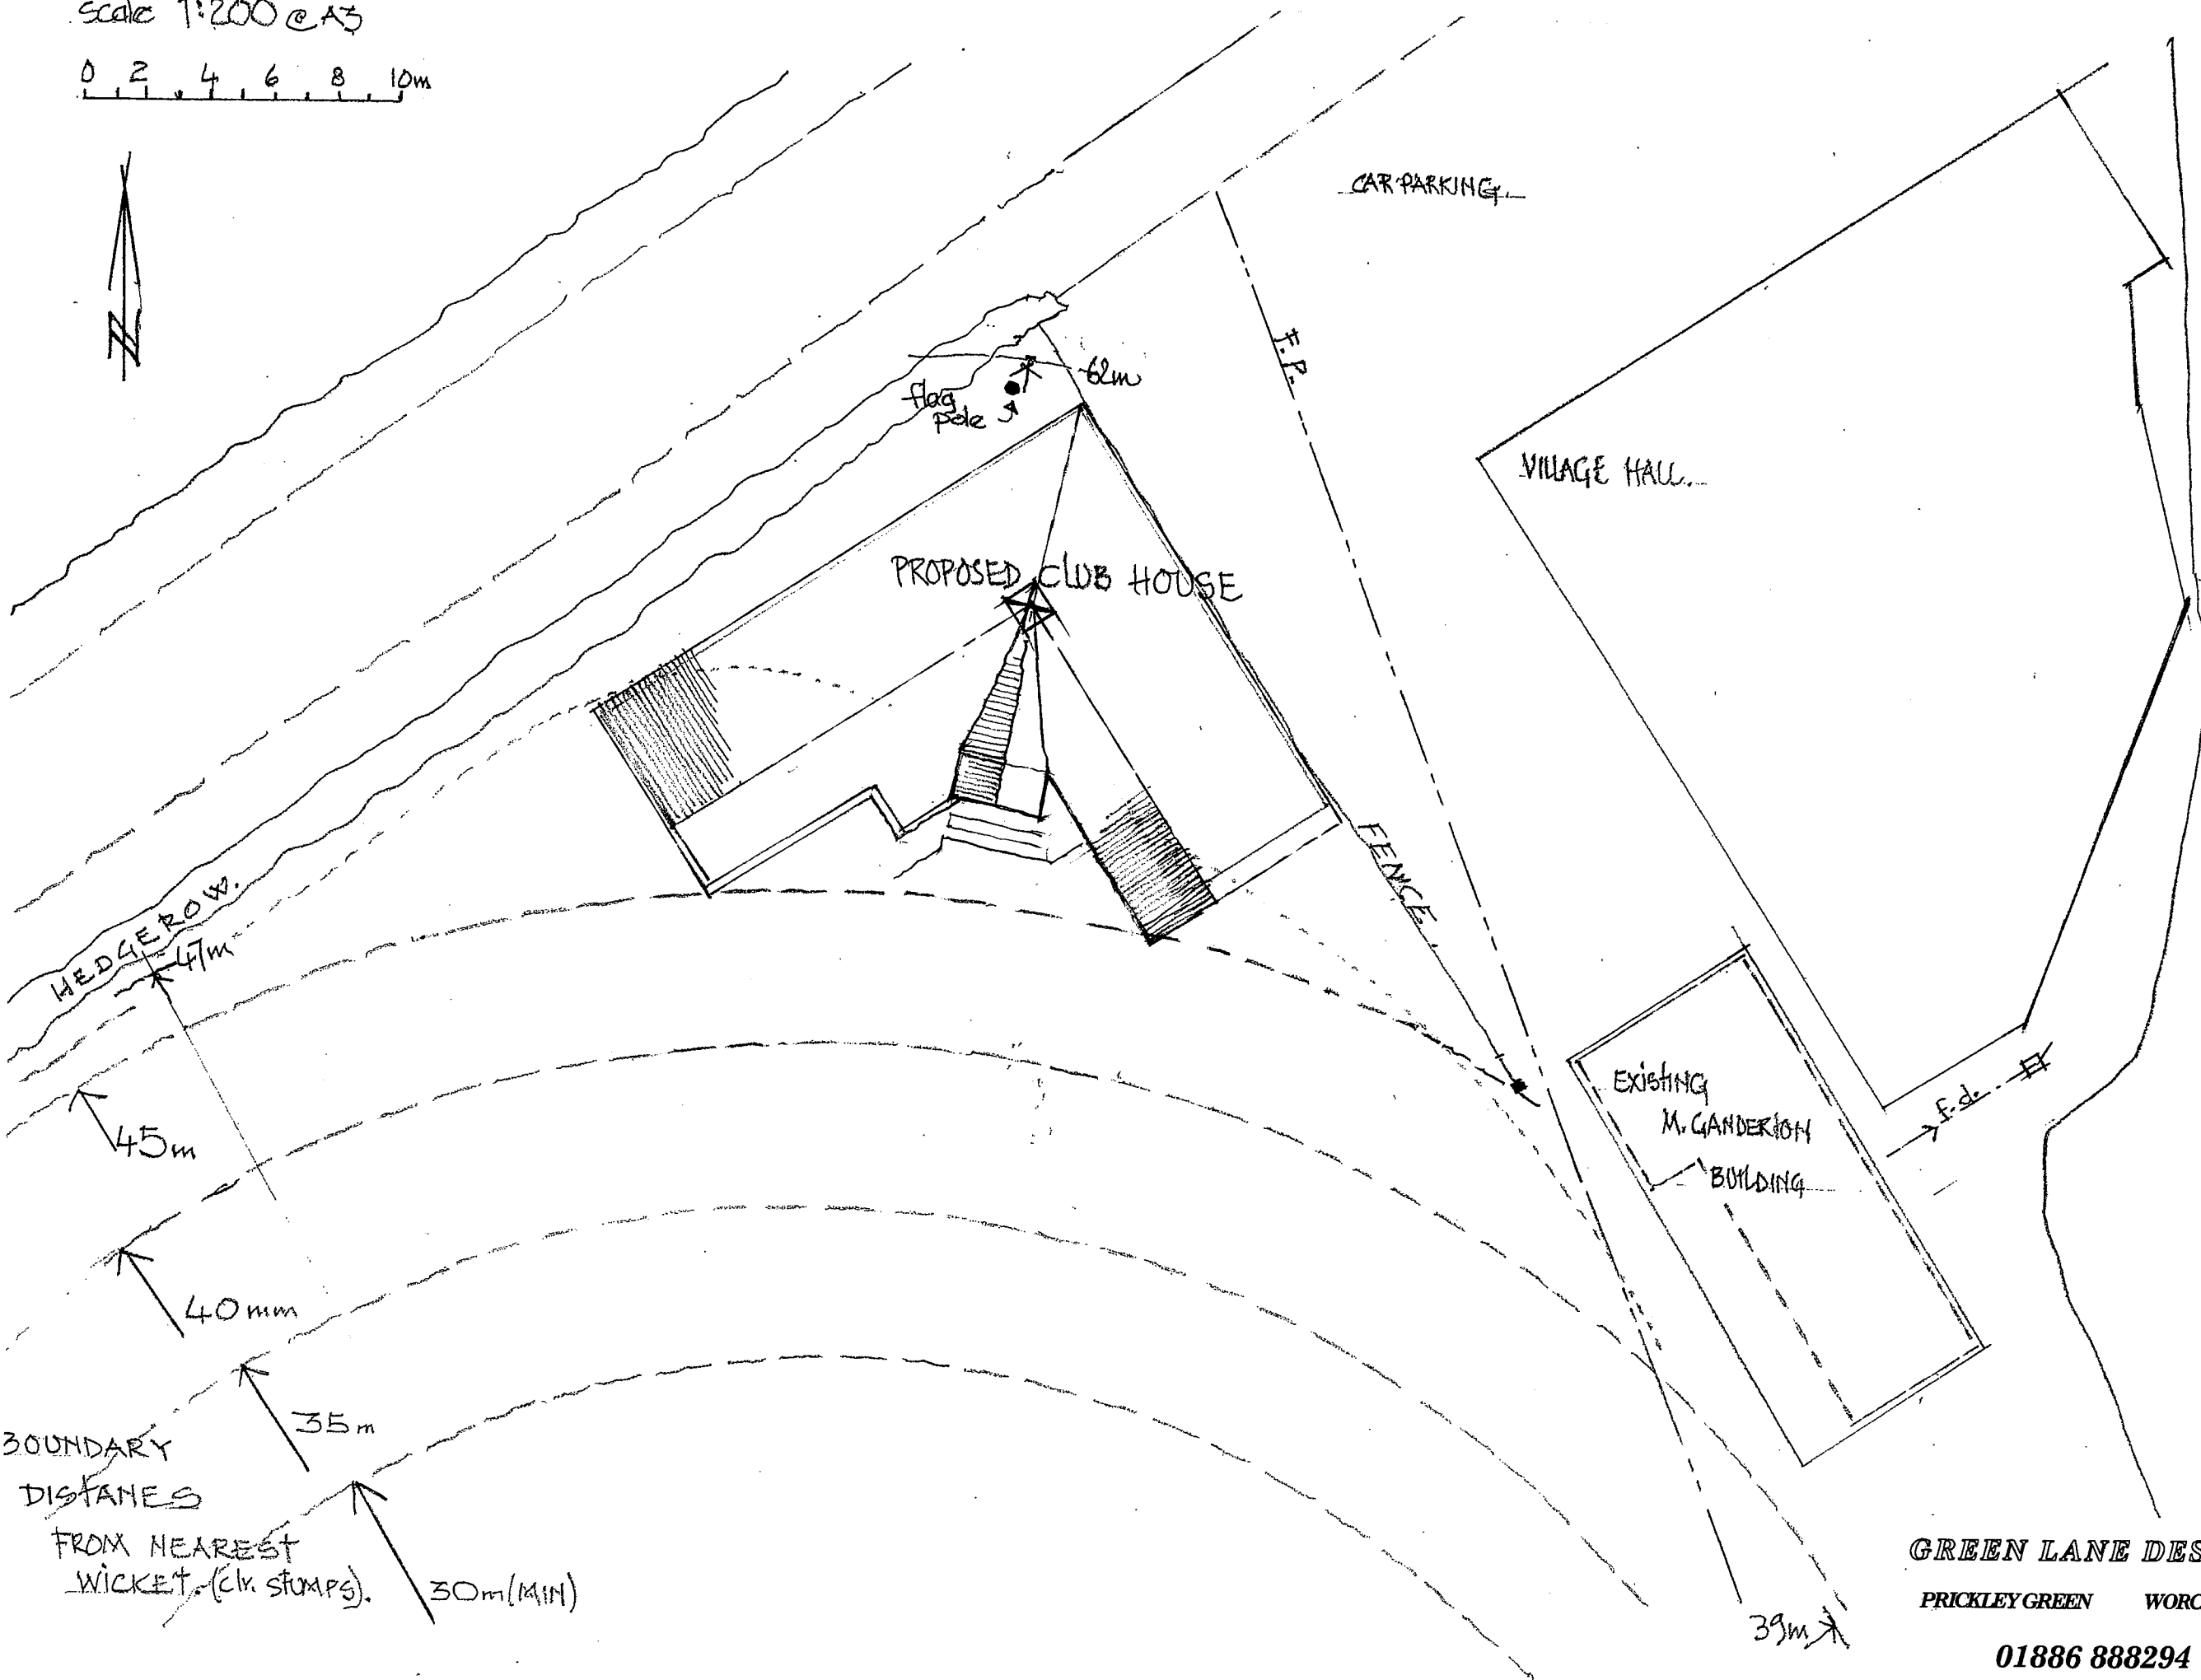

BLOCK PLAN: NORTH-EAST CORNER CRICKET PITCH/PLAYING FIELD, - SKETCH SCHEME.

scale 1:200 @ A3

Project Cricket and Recreation/Sports Ground - Martley Worcester  
 Client Martley Parish council  
 Drawing no. 20 - 600 - 02  
 Scale 1:1200 @ A3  
 Date: January 2022

Drawing SKETCH SCHEME FOR NEW SPORTS PAVILION BLOCK PLAN

GREEN LANE DESIGN  
 PRICKLEY GREEN WORCESTER

01886 888294

© Design remains property of Green Lane Design